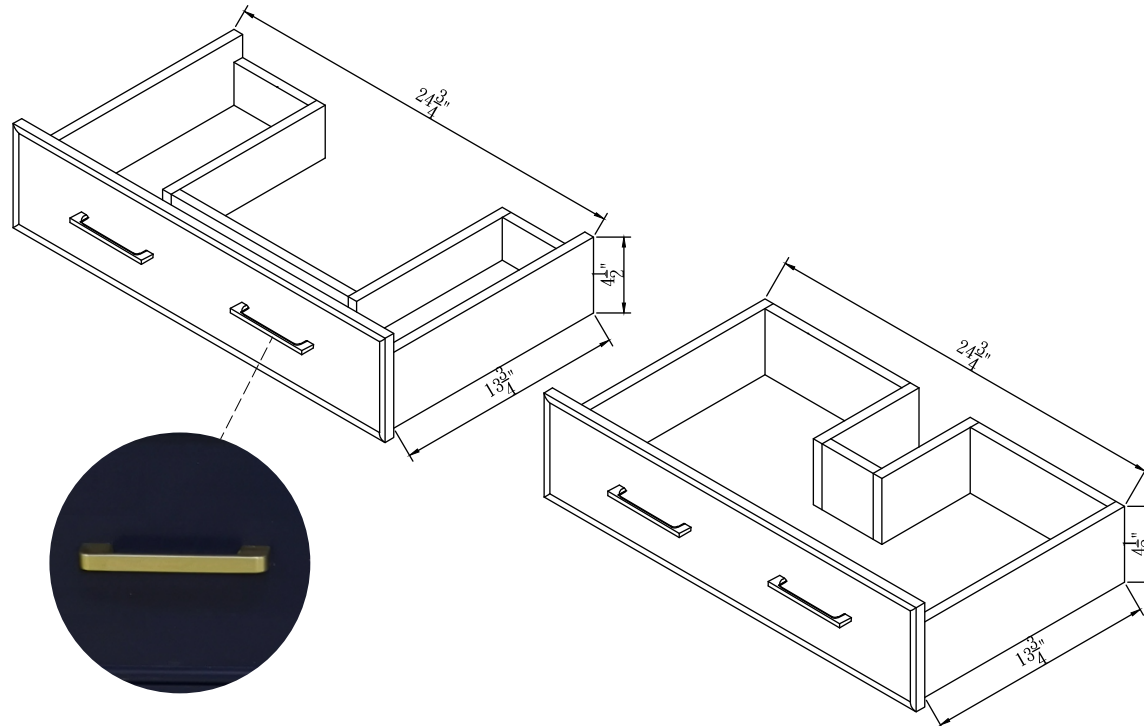

Side view

Back view

DWG. NO.:

MODEL NO.:

VF90130BL

ALTERATIONS

1	
2	
3	
4	

FOR PROPOSAL ONLY ALL DIMENSIONS TO BE VERIFIED

SCALE:

DWG. BY:

CHECKED BY:

DATE:

PROJECT:

Qty:

Color:

DRAWING TITLE:

FINISH:

Elegant

Decor

ELEGANT LIGHTING